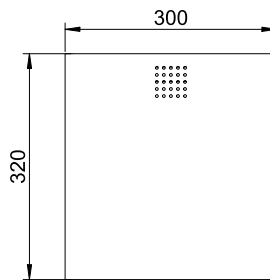

ART. DP-230

Waste bin

Waste bin, black, approx. 14 l, 300mm width

Waste bin for wall mounting. Stainless steel, surface black powder-coated in RAL 9005 deep black matt with fine structure | Dark Passion. Cover 1.5mm thickness. Perforated design area with 4mm drillings. Integrated bag holder. 14 litres capacity. As floor standing model optional available. Including stainless steel screws and plugs.

Bohrbild | drilling pattern

Mounting video