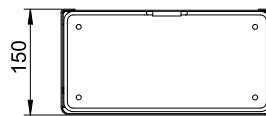

ART. DP-230

Waste bin

Waste bin, black, approx. 14 l, 300mm width

Waste bin for wall mounting. Stainless steel, surface black powder-coated in RAL 9005 deep black matt with fine structure | Dark Passion. Cover 1.5mm thickness. Perforated design area with 4mm drillings. Integrated bag holder. 14 litres capacity. As floor standing model optional available. Including stainless steel screws and plugs.