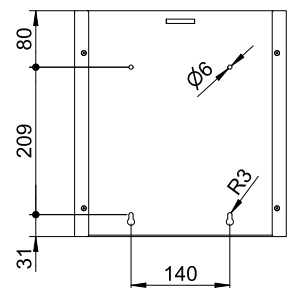

ART. DP-230

Waste bin

Waste bin, black, approx. 14 l, 300mm width

Waste bin for wall mounting. Stainless steel, surface black powder-coated in RAL 9005 deep black matt with fine structure | Dark Passion. Cover 1.5mm thickness. Perforated design area with 4mm drillings. Integrated bag holder. 14 litres capacity. As floor standing model optional available. Including stainless steel screws and plugs.

Bohrbild | drilling pattern

Mounting video