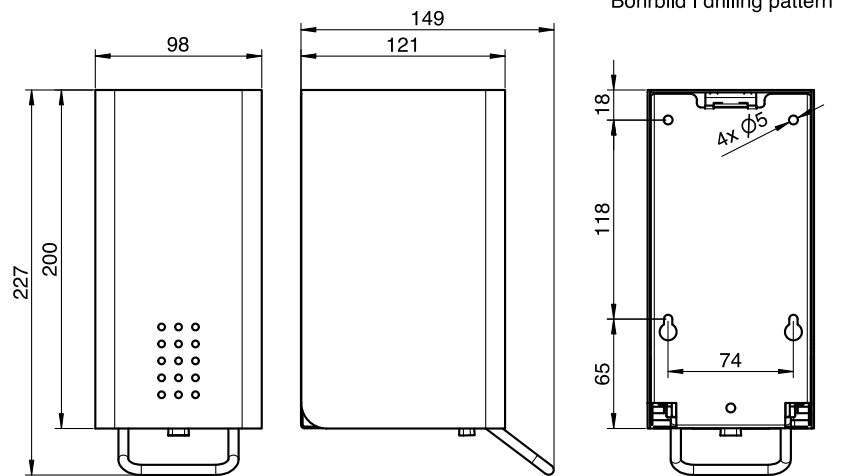

ART. DP-141-LO

Dispenser for lotion soap

Dispenser for lotion soap, black, 0.5 l, 227mm height

Dispenser for lotion soap for wall mounting. Stainless steel, surface black powder-coated in RAL 9005 deep black matt with fine structure | Dark Passion. Cover 1.5mm thickness. Perforated design area with 4mm drillings. Lock not visible. Dispenser lever made out of stainless steel. High quality pump with retraction function. Filling bin with lid. 0.5 litres capacity. 1.5 ml per stroke. The unit can be replaced for cleaning purpose. Including key, stainless steel screws and plugs.

Only the PROOX key supplied may be used for opening.

Mounting video