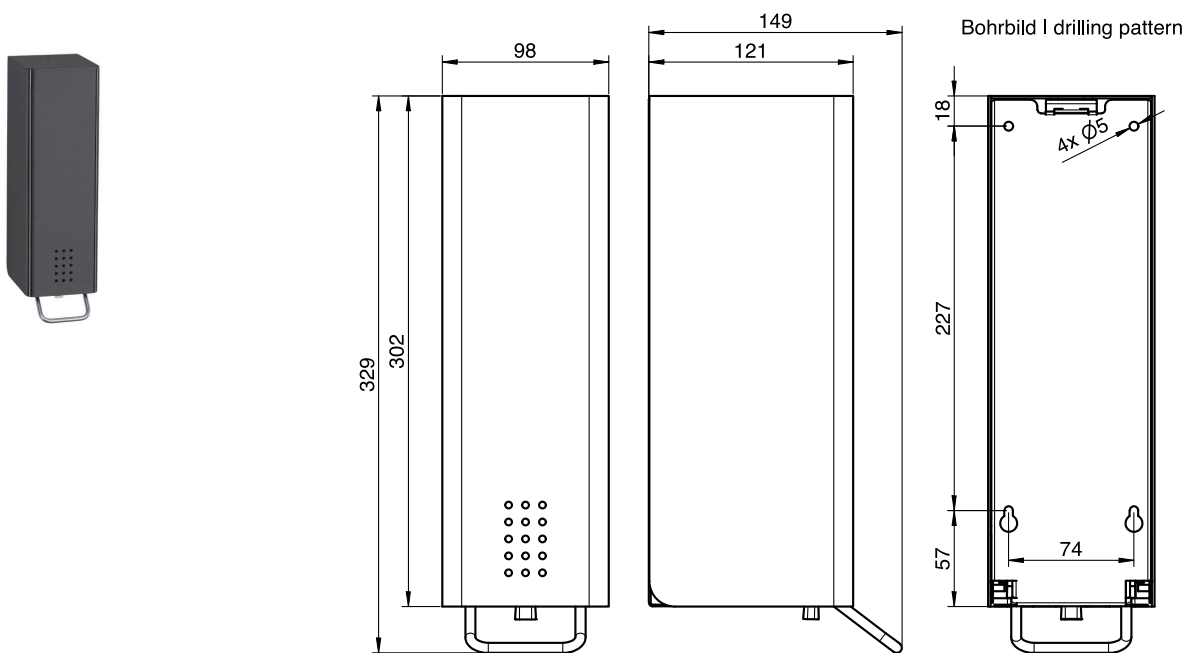

ART. DP-140-LO

Dispenser for lotion soap

Dispenser for lotion soap, black, 1.4 l, 329mm height

Dispenser for lotion soap for wall mounting. Stainless steel, surface black powder-coated in RAL 9005 deep black matt with fine structure | Dark Passion. Cover 1.5mm thickness. Perforated design area with 4mm drillings. Lock not visible. Dispenser lever made out of stainless steel. High quality pump with retraction function. Filling bin with lid. 1.4 litres capacity. 1.5 ml per stroke. The unit can be replaced for cleaning purpose. Including key, stainless steel screws and plugs.

Only the PROOX key supplied may be used for opening.

Mounting video