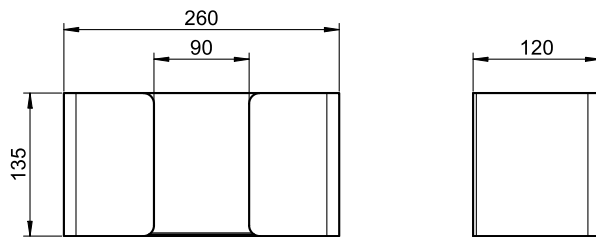

ART. DP-105-S

Paper towel dispenser

Paper towel dispenser open at the top, black, approx. 250 sheet

Paper towel dispenser open at the top for wall mounting. Stainless steel, black powder-coated surface in RAL 9005 deep black with fine structure. Cover 1.5mm thickness. Capacity approx. 250 ZZ/V-folded paper towels. Suitable for paper towels with a folded length of approx. 220-250mm and a folded width of approx. 95-120mm. Including stainless steel screws and plugs.

Bohrbild | drilling pattern