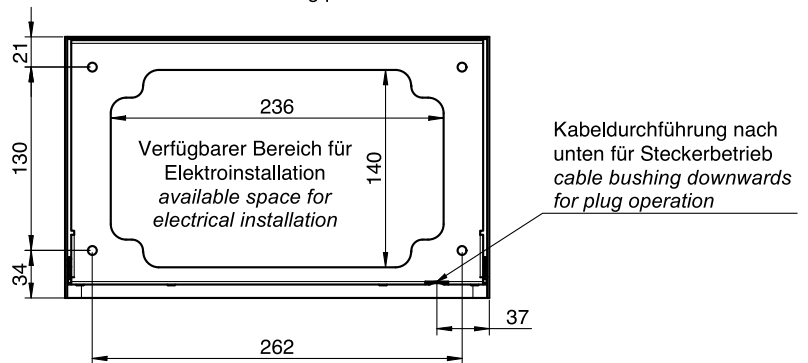

Bohrbild | drilling pattern