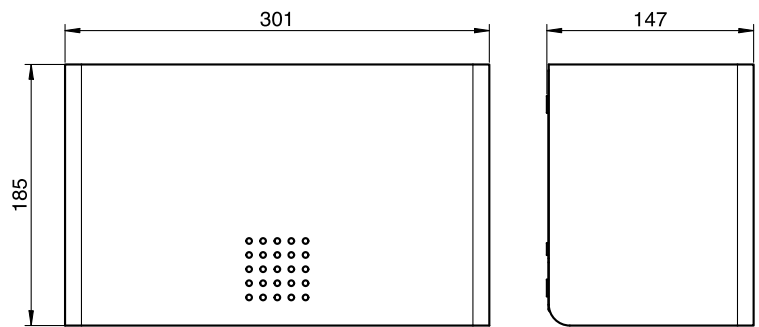

ART. DP-010

Electr. hand dryer

Electr. hand dryer, black, 301mm width

Electr. hand dryer for wall mounting. Stainless steel, surface black powder-coated in RAL 9005 deep black matt with fine structure | Dark Passion. Cover 1.5mm thickness. Perforated design area with 4mm drillings. With optoelectronic sensor. Drying time less then 10 seconds. Air temperature 45°C, 500W motor, 500W heater element, sensor detection range adjustable from 5-33cm. Volume at high speed and 1m distance max. 71,2 dB (A). Overheat protection and protected against dripping water (IPX1). Automatic switch-off mode after 60 sec. Including power cable with EU plug. Power cable with US plug optionally available (article code: ON-XX-010-10-06). Including stainless steel screws and plugs.