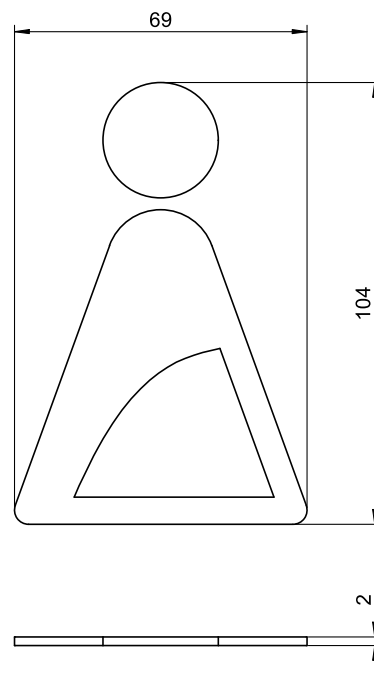

ART. AN-811

## Pictogram

### Pictogram "ladies restroom", anthracite

Pictogram "ladies restroom". Stainless steel with PVD coating in anthracite. Including mounting template and adhesive tape.

Mounting video