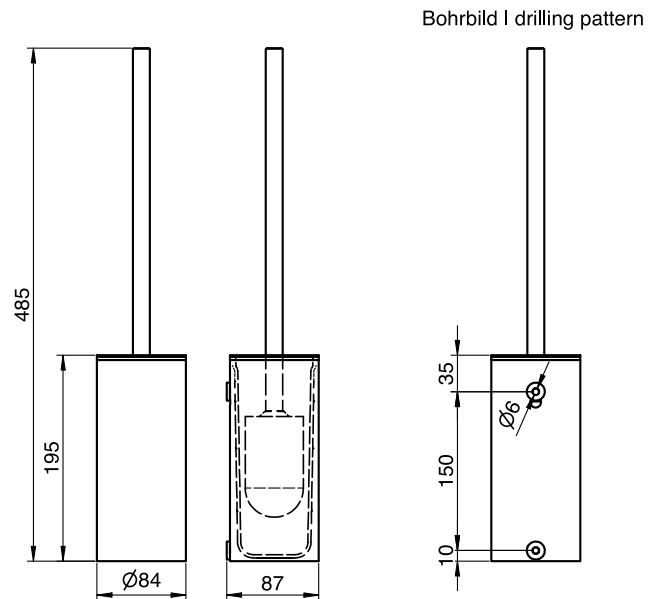

ART. AN-505

Toilet brush set

Toilet brush set round with lid, anthracite

Toilet brush set round with lid for wall mounting. Brushed stainless steel with PVD coating in anthracite | charcoal. Housing with 2mm material thickness and covered all around. Slim, long handle made out of brushed stainless steel, with lid. The stainless steel material used is particularly corrosion-resistant with AISI 316 (V4A). Black replaceable toilet brush head with functional shape. Free-hanging toilet brush with drip area of 35mm. Removable plastic bin for easy cleaning. Including stainless steel screws and plugs.

Mounting video