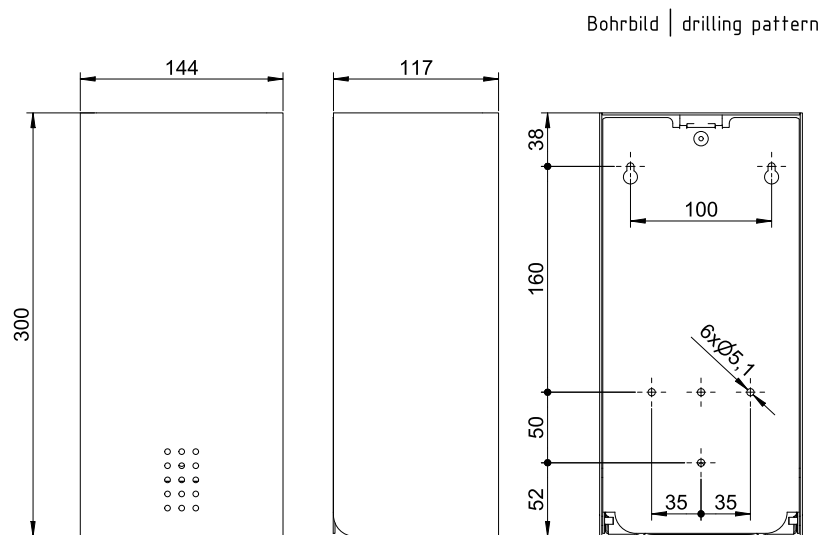

ART. AN-310

Single toilet paper sheet dispenser

Single toilet paper sheet dispenser, anthracite, approx. 550 sheet, 300mm height

Single toilet paper sheet dispenser for wall mounting. Brushed stainless steel with PVD coating in anthracite | charcoal. Cover 1.5mm thickness. Perforated fill level indicator with 4mm drillings. Lock not visible. Capacity approx. 550 single sheets. Maximum size of folded paper sheets: 105x120mm. Including key, stainless steel screws and plugs.

Only the PROOX key supplied may be used for opening.

Mounting video