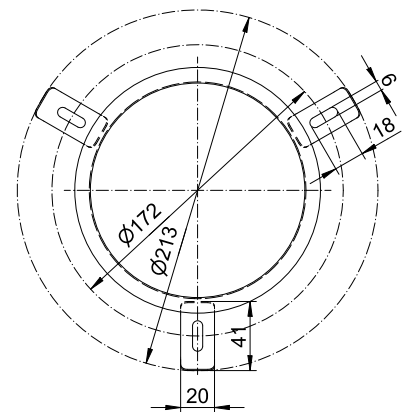

Montageklammern / Mounting Bracket