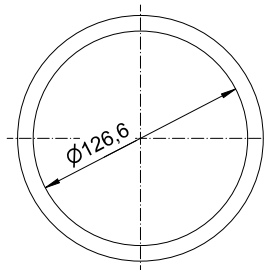

## Circular waste chute

**Circular waste chute, anthracite, 120mm height, 145mm diameter**

Circular waste chute for washbasin installation from above or below. Brushed stainless steel with PVD coating in anthracite | charcoal. 1.2mm thickness. With crimped edge. Including mounting clips and screws.