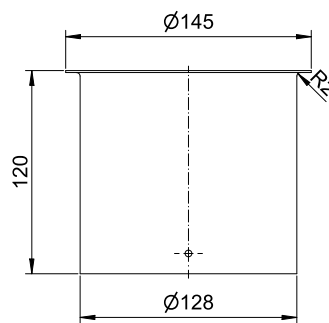

## Circular waste chute

**Circular waste chute, anthracite, 120mm height, 145mm diameter**

Circular waste chute for washbasin installation from above or below. Brushed stainless steel with PVD coating in anthracite | charcoal. 1.2mm thickness. With crimped edge. Including mounting clips and screws.