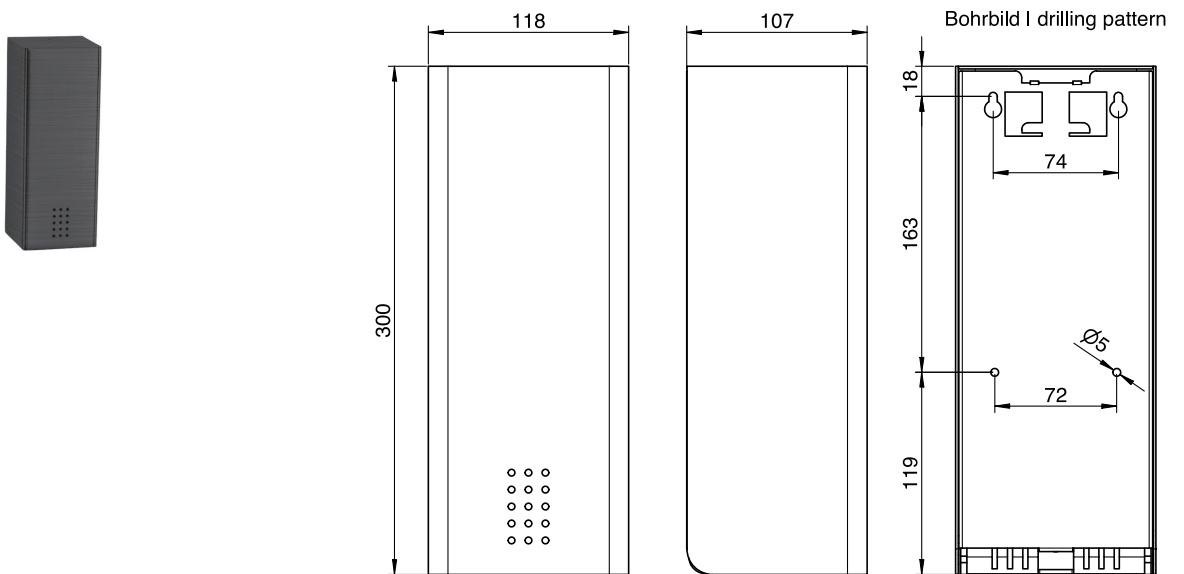

ART. AN-140E-LO

Electr. dispenser for lotion soap

Electr. dispenser for lotion soap, anthracite, 0.8 l, 300mm height

Electr. dispenser for lotion soap with optoelectronic sensor for wall mounting. Stainless steel with PVD coating in anthracite. Cover 1.5mm thickness. Perforated design area with 4mm drillings. Lock not visible. Dispenser can be operated with battery (4x Alkaline 1,5V, Typ AA) or optional with direct power plug 230V. Filling bin with lid. 0.8 litres capacity. 1.1 ml per stroke. The unit can be removed for cleaning purpose. Including key, stainless steel screws and plugs.

Only the PROOX key supplied may be used for opening.