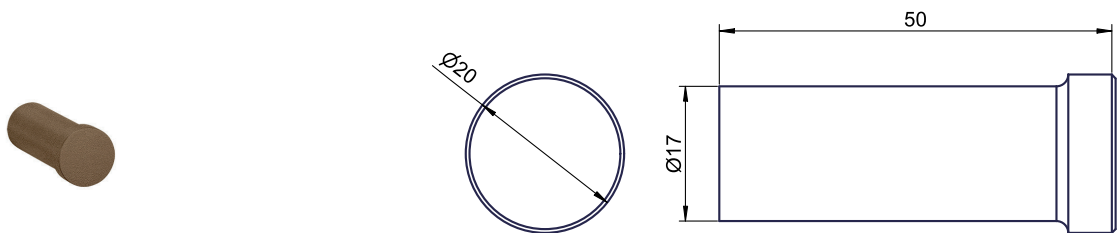

### Bag and clothes hook, Architectural Bronze

Bag and clothes hook for wall mounting. Stainless steel, surface powder coated in Architectural Bronze with fine structure. The screw has a male threaded portion that mates with a threaded hole in the rear of the hook for a concealed mounting system. Can be glued with Loctite for secure fixing, if required.