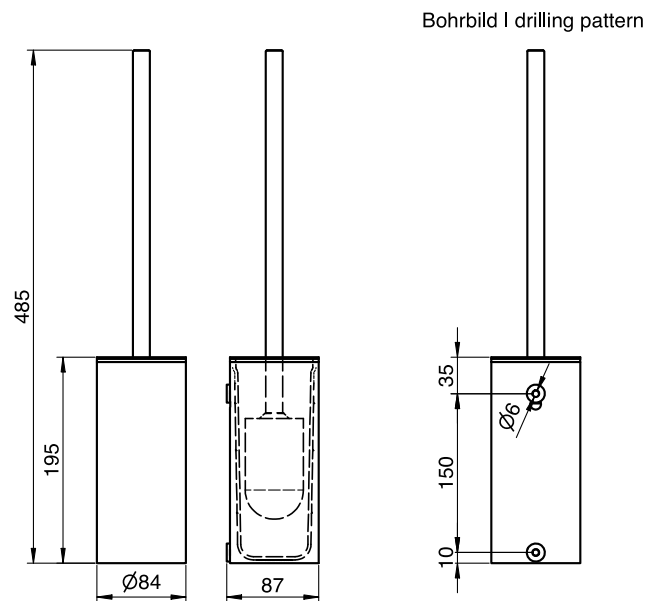

## Toilet brush set

### Toilet brush set round with lid, bronze

Toilet brush set round with lid for wall mounting. Stainless steel, surface powder-coated in bronze matt with fine structure | Architectural Bronze. Housing with 2mm material thickness and covered all around. Slim, long handle made out of brushed stainless steel, with lid. The stainless steel material used is particularly corrosion-resistant with AISI 316 (V4A). Black replaceable toilet brush head with functional shape. Free-hanging toilet brush with drip area of 35mm. Removable plastic bin for easy cleaning. Including stainless steel screws and plugs.

Mounting video