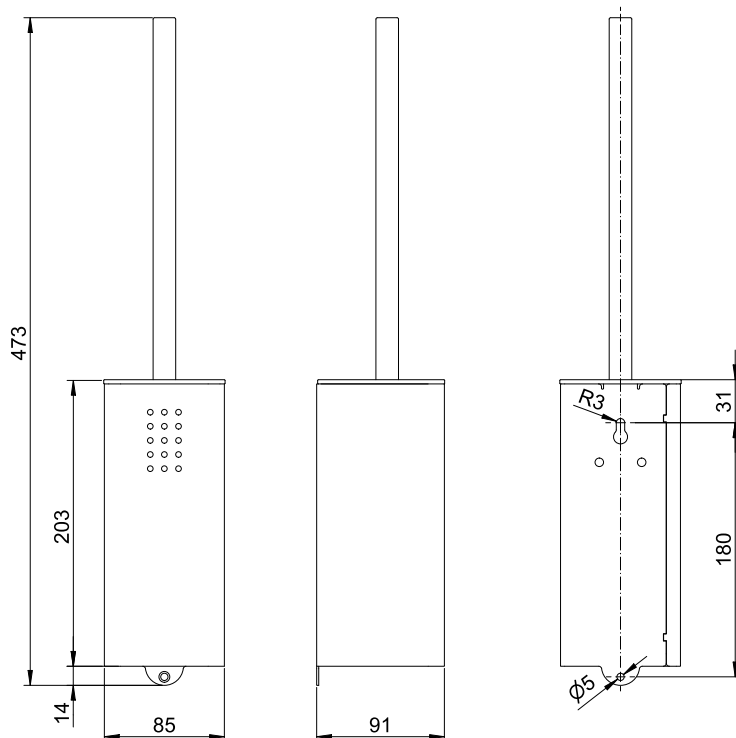

ART. AB-500

Toilet brush set

Toilet brush set, bronze

Toilet brush set for wall mounting. Stainless steel, surface powder-coated in bronze matt with fine structure | Architectural Bronze. Cover 1.5mm thickness, closed all around. Perforated designed area with 4mm drillings. Brush handle made out of stainless steel. The stainless steel material used is particularly corrosion-resistant with AISI 316 (V4A). Black replaceable brush head with functional shape. Including plastic bin for easy cleaning. Including stainless steel screws and plugs.

Bohrbild | drilling pattern

Mounting video