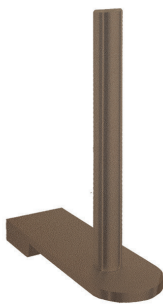

ART. AB-390

## Spare roll holder

### Spare roll holder for 2 rolls, Architectural Bronze

Spare roll holder for 2 rolls for wall mounting. Stainless steel, surface powder coated in Architectural Bronze with fine structure. For 2 rolls with minimum 15mm tube diameter. Including concealed mounting system with plugs and adapter screws made out of stainless steel.