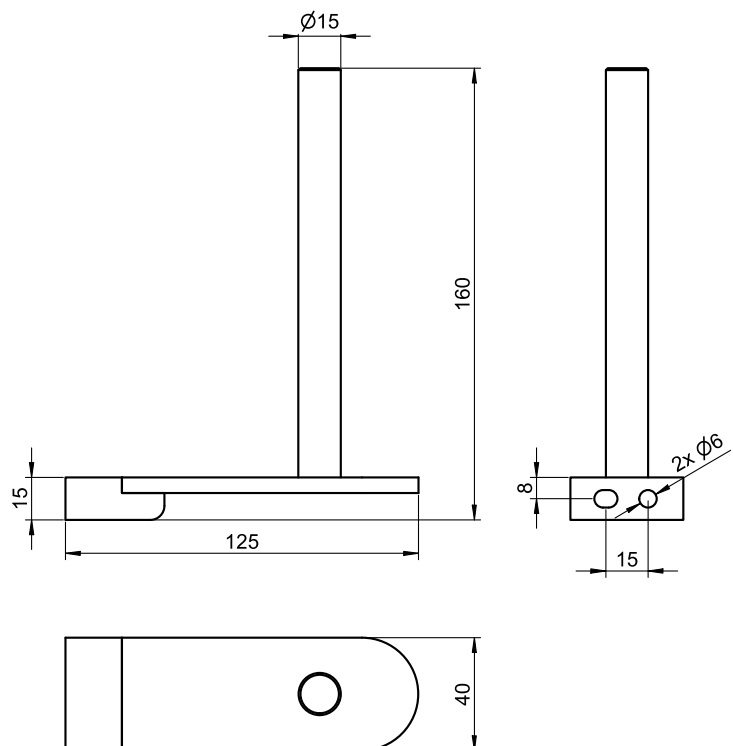

ART. AB-390

## Spare roll holder

### Spare roll holder for 2 rolls, Architectural Bronze

Spare roll holder for 2 rolls for wall mounting. Stainless steel, surface powder coated in Architectural Bronze with fine structure. For 2 rolls with minimum 15mm tube diameter. Including concealed mounting system with plugs and adapter screws made out of stainless steel.

Mounting video