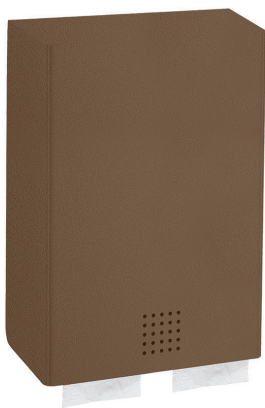

ART. AB-316

Single toilet paper sheet dispenser

Single toilet paper sheet dispenser double-row, bronze, approx. 1400 sheet, 400mm height

Single toilet paper sheet dispenser double-row for wall mounting. Stainless steel, surface powder-coated in bronze matt with fine structure | Architectural Bronze. Cover 1.5mm thickness. Perforated fill level indicator with 4mm drillings. Lock not visible. Capacity approx. 1400 single sheets. Maximum size of folded paper sheets: 105x120mm. Including key, stainless steel screws and plugs.

Only the PROOX key supplied may be used for opening.

Mounting video