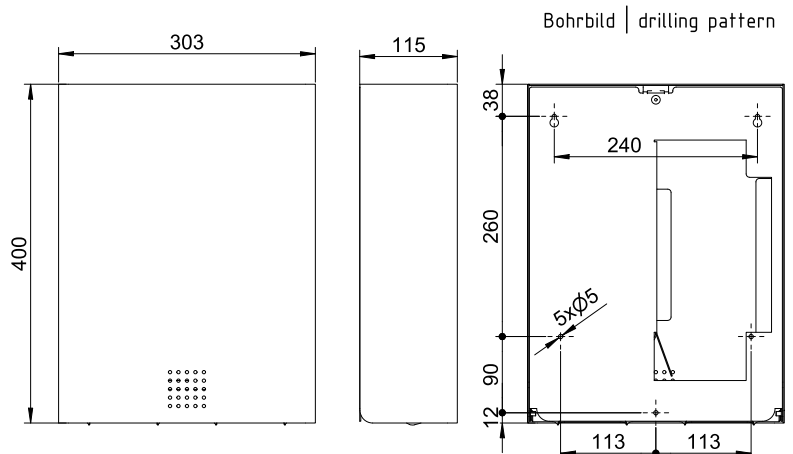

ART. AB-316

Single toilet paper sheet dispenser

Single toilet paper sheet dispenser double-row, bronze, approx. 1400 sheet, 400mm height

Single toilet paper sheet dispenser double-row for wall mounting. Stainless steel, surface powder-coated in bronze matt with fine structure | Architectural Bronze. Cover 1.5mm thickness. Perforated fill level indicator with 4mm drillings. Lock not visible. Capacity approx. 1400 single sheets. Maximum size of folded paper sheets: 105x120mm. Including key, stainless steel screws and plugs.

Only the PROOX key supplied may be used for opening.

Mounting video