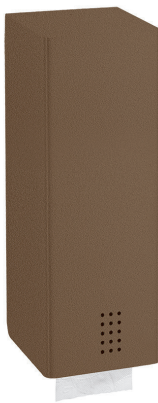

ART. AB-313

Single toilet paper sheet dispenser

Single toilet paper sheet dispenser, bronze, approx. 700 sheet, 400mm height

Single toilet paper sheet dispenser for wall mounting. Stainless steel, surface powder-coated in bronze matt with fine structure | Architectural Bronze. Cover 1.5mm thickness. Perforated fill level indicator with 4mm drillings. Lock not visible. Capacity approx. 700 single sheets. Maximum size of folded paper sheets: 105x120mm. Including key, stainless steel screws and plugs.

Only the PROOX key supplied may be used for opening.

Mounting video