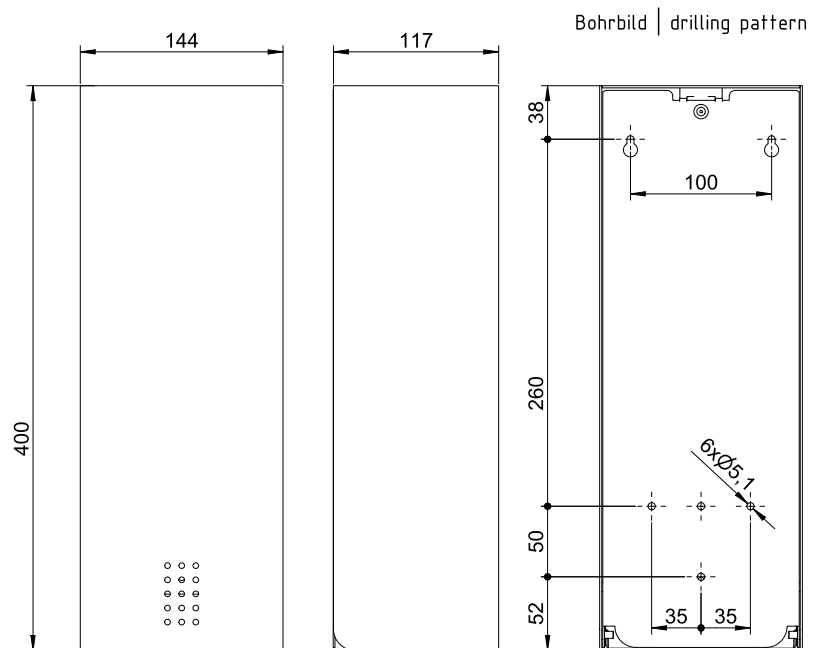

ART. AB-313

Single toilet paper sheet dispenser

Single toilet paper sheet dispenser, bronze, approx. 700 sheet, 400mm height

Single toilet paper sheet dispenser for wall mounting. Stainless steel, surface powder-coated in bronze matt with fine structure | Architectural Bronze. Cover 1.5mm thickness. Perforated fill level indicator with 4mm drillings. Lock not visible. Capacity approx. 700 single sheets. Maximum size of folded paper sheets: 105x120mm. Including key, stainless steel screws and plugs.

Only the PROOX key supplied may be used for opening.

Mounting video