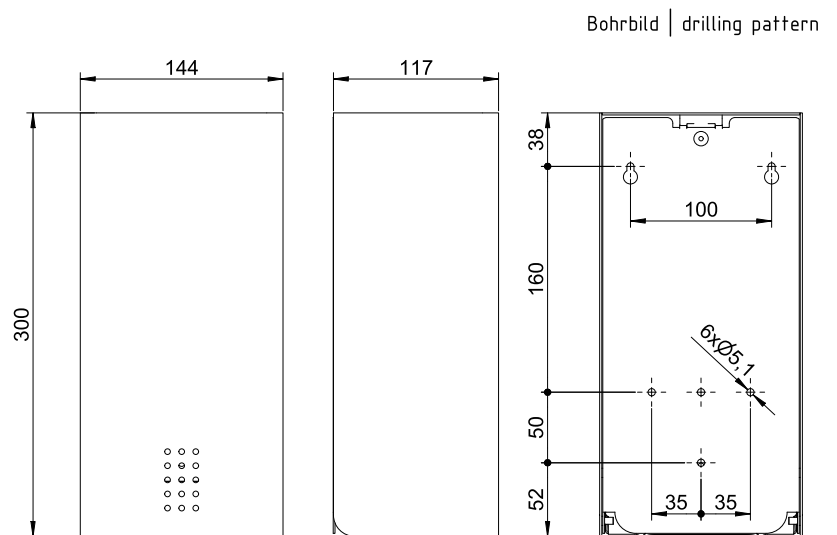

ART. AB-310

Single toilet paper sheet dispenser

Single toilet paper sheet dispenser, bronze, approx. 550 sheet, 300mm height

Single toilet paper sheet dispenser for wall mounting. Stainless steel, surface powder-coated in bronze matt with fine structure | Architectural Bronze. Cover 1.5mm thickness. Perforated fill level indicator with 4mm drillings. Lock not visible. Capacity approx. 550 single sheets. Maximum size of folded paper sheets: 105x120mm. Including key, stainless steel screws and plugs.

Only the PROOX key supplied may be used for opening.

Mounting video