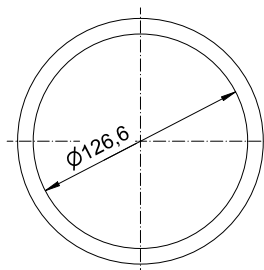

ART. AB-281

Circular waste chute

Circular waste chute, Architectural Bronze, 40mm height, 145mm diameter

Circular waste chute for washbasin installation from above or below. Stainless steel, surface powder coated in Architectural Bronze with fine structure. 1.2mm thickness. With crimped edge. Including mounting clips and screws.