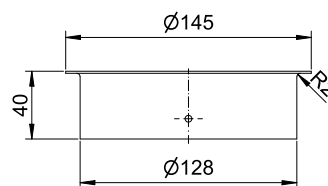

ART. AB-281

Circular waste chute

Circular waste chute, Architectural Bronze, 40mm height, 145mm diameter

Circular waste chute for washbasin installation from above or below. Stainless steel, surface powder coated in Architectural Bronze with fine structure. 1.2mm thickness. With crimped edge. Including mounting clips and screws.