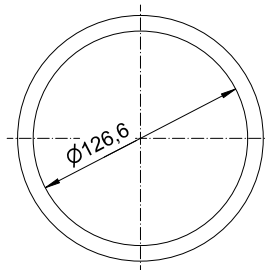

ART. AB-280

Circular waste chute

Circular waste chute, bronze, 120mm height, 145mm diameter

Circular waste chute for washbasin installation from above or below. Stainless steel, surface powder-coated in bronze matt with fine structure | Architectural Bronze. 1.2mm thickness. With crimped edge. Including mounting clips and screws.