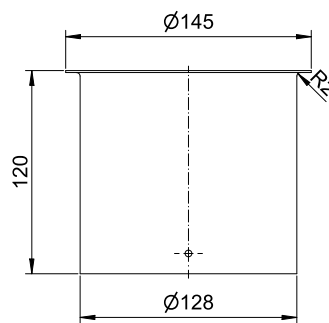

ART. AB-280

Circular waste chute

Circular waste chute, bronze, 120mm height, 145mm diameter

Circular waste chute for washbasin installation from above or below. Stainless steel, surface powder-coated in bronze matt with fine structure | Architectural Bronze. 1.2mm thickness. With crimped edge. Including mounting clips and screws.