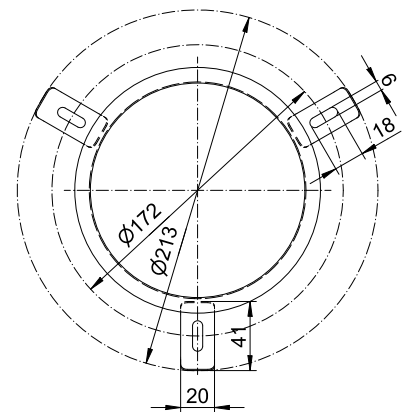

ART. AB-280

Circular waste chute

Circular waste chute, bronze, 120mm height, 145mm diameter

Circular waste chute for washbasin installation from above or below. Stainless steel, surface powder-coated in bronze matt with fine structure | Architectural Bronze. 1.2mm thickness. With crimped edge. Including mounting clips and screws.

Montageklammern / Mounting Bracket

Mounting video