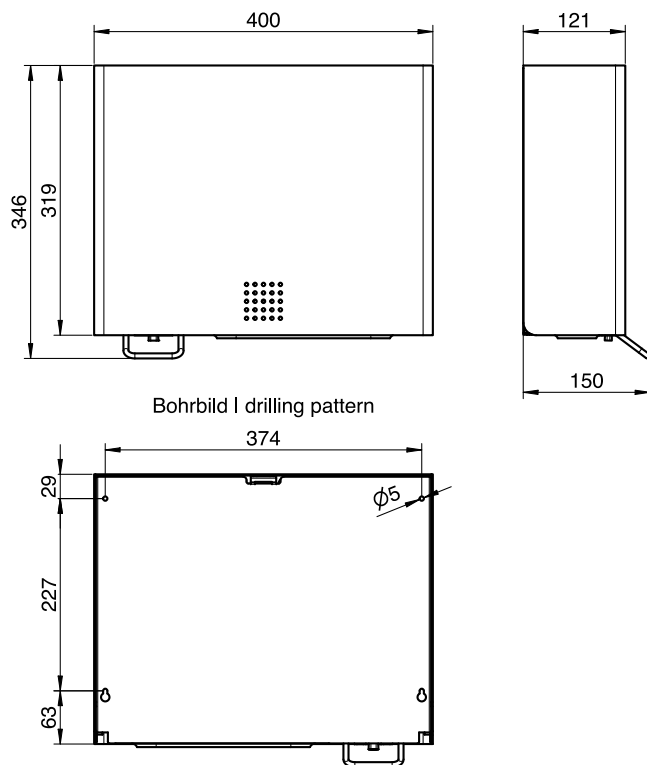

ART. AB-120-LO

Paper towel and lotion soap dispenser combination

Paper towel and lotion soap dispenser combination, Architectural Bronze, 400mm width

Paper towel and lotion soap dispenser combination for wall mounting. Stainless steel, surface powder coated in Architectural Bronze with fine structure. Cover 1.5mm thickness. Perforated fill level indicator with 4mm drillings. Lock not visible. Dispenser lever made out of stainless steel. High quality pump with retraction function. The dispenser is designed with 2 paper brakes and fully formed withdrawal lip for extremely easy sheet by sheet removal. Capacity approx. 550 paper towels with a folded length of approx. 220-250mm and a folded width of approx. 95-120mm. Soap container with 1.4 litres capacity and lid. 1.5 ml per stroke. Including key, stainless steel screws and plugs.

Only the PROOX key supplied may be used for opening.

Mounting video