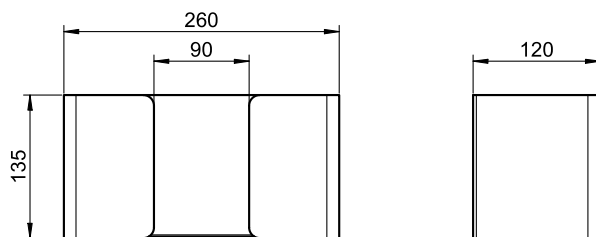

## Paper towel dispenser

**Paper towel dispenser open at the top, Architectural Bronze, approx. 250 sheet**

Paper towel dispenser open at the top for wall mounting. Stainless steel, surface powder coated in Architectural Bronze with fine structure. Cover 1.5mm thickness. Capacity approx. 250 ZZ/V-folded paper towels. Suitable for paper towels with a folded length of approx. 220-250mm and a folded width of approx. 95-120mm. Including stainless steel screws and plugs.