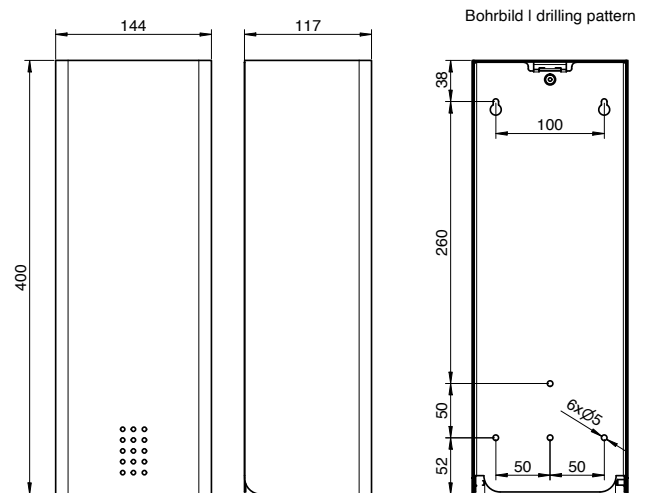

Single toilet paper sheet dispenser SF-313

Single toilet paper sheet dispenser, white, approx. 700 sheets, 400mm height

Single toilet paper sheet dispenser for wall mounting. Stainless steel, white powder coated in RAL 9016 traffic white with fine structure. Cover 1.5mm thickness. Perforated fill level indicator with 4mm drillings. Lock not visible. Capacity approx. 700 single sheets. Maximum size of paper sheets: 105x120mm. Including key, stainless steel screws and plugs.