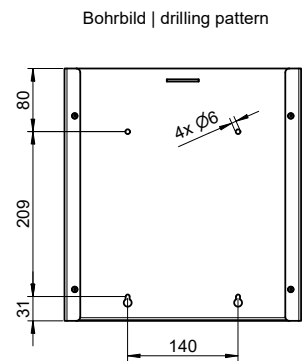

Waste bin SF-230

Waste bin, white, approx. 14 l, 300mm width

Waste bin for wall mounting. Stainless steel, white powder coated in RAL 9016 traffic white with fine structure. Cover 1.5mm thickness. Perforated design area with 4mm drillings. Integrated bag holder. 14 litres capacity. Including stainless steel screws and plugs.