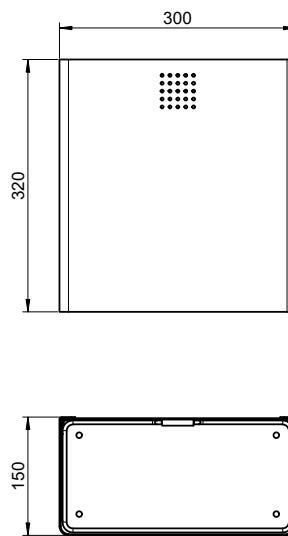

Waste bin SF-230

Waste bin, white, approx. 14 l, 300mm width

Waste bin for wall mounting. Stainless steel, white powder coated in RAL 9016 traffic white with fine structure. Cover 1.5mm thickness. Perforated design area with 4mm drillings. Integrated bag holder. 14 litres capacity. Including stainless steel screws and plugs.