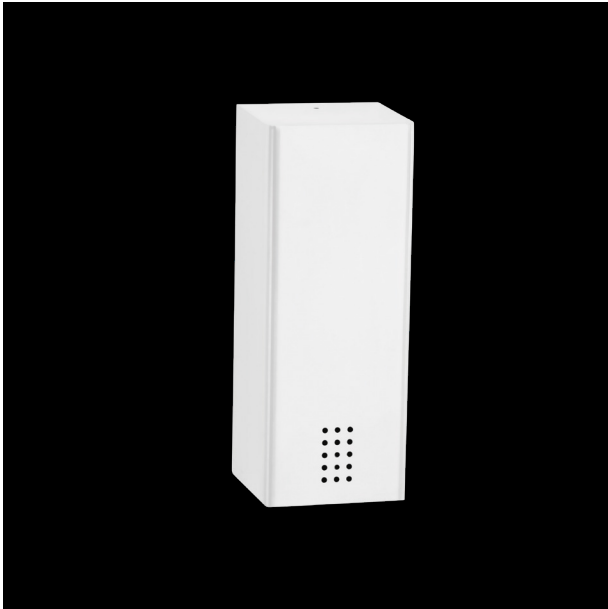

## Electr. dispenser for lotion SF-140E-LO

### Electr. dispenser for lotion, white, 0.8 l, 300mm height

Electr. dispenser for lotion with optoelectronic sensor, for wall mounting. Stainless steel, white powder coated in RAL 9016 traffic white with fine structure. Cover 1.5mm thickness. Perforated design area with 4mm drillings. Lock not visible. Dispenser can be operated with battery (4x Alkaline 1,5V, Typ AA) or optional with direct power plug 230V. Filling bin with lid. 0.8 litres capacity. 1.1 ml per stroke. The unit can be removed for cleaning purpose. Including key, stainless steel screws and plugs.