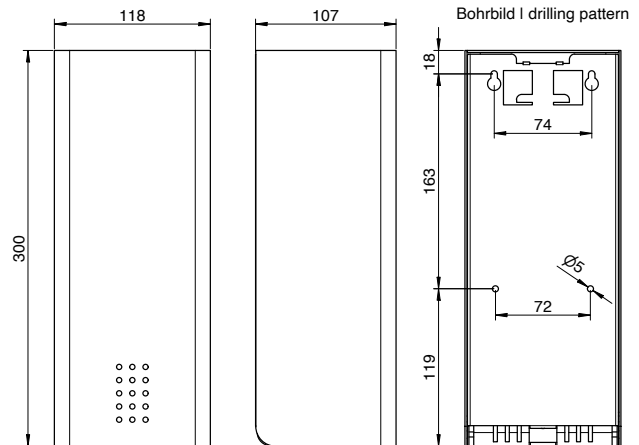

## Electr. dispenser for lotion SF-140E-LO

### Electr. dispenser for lotion, white, 0.8 l, 300mm height

Electr. dispenser for lotion with optoelectronic sensor, for wall mounting. Stainless steel, white powder coated in RAL 9016 traffic white with fine structure. Cover 1.5mm thickness. Perforated design area with 4mm drillings. Lock not visible. Dispenser can be operated with battery (4x Alkaline 1,5V, Typ AA) or optional with direct power plug 230V. Filling bin with lid. 0.8 litres capacity. 1.1 ml per stroke. The unit can be removed for cleaning purpose. Including key, stainless steel screws and plugs.