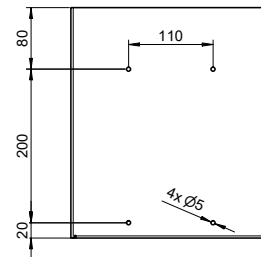

Paper towel dispenser SF-105

Bohrbild | drilling pattern

Paper towel dispenser open on top, white, approx. 550 sheets

Paper towel dispenser open on top for wall mounting. Stainless steel, white powder coated in RAL 9016 traffic white with fine structure. Cover 1.5mm thickness. Capacity approx. 550 zig-zag-folded paper towels. Suitable for paper towels with a length of approx. 220-250mm and a folded width of approx. 95-120mm. Including stainless steel screws and plugs.