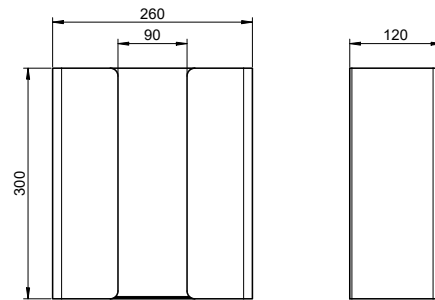

Paper towel dispenser SF-105

Bohrbild | drilling pattern

Paper towel dispenser open on top, white, approx. 550 sheets

Paper towel dispenser open on top for wall mounting. Stainless steel, white powder coated in RAL 9016 traffic white with fine structure. Cover 1.5mm thickness. Capacity approx. 550 zig-zag-folded paper towels. Suitable for paper towels with a length of approx. 220-250mm and a folded width of approx. 95-120mm. Including stainless steel screws and plugs.