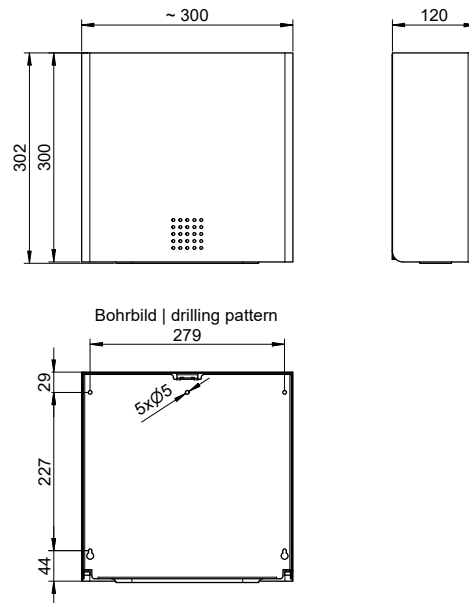

Paper towel dispenser SF-100

Paper towel dispenser, white, approx. 550 sheets, 300mm height

Paper towel dispenser for wall mounting. Stainless steel, white powder coated in RAL 9016 traffic white with fine structure. Cover 1.5mm thickness. Perforated fill level indicator with 4mm drillings. Lock not visible. Integrated soft-slide box for easy paper dispensing. Capacity approx. 550 zig-zag-folded paper towels. Suitable for paper towels with a length of approx. 220-250mm and a folded width of approx. 95-120mm. Including key, stainless steel screws and plugs.

Assembly
Instruction