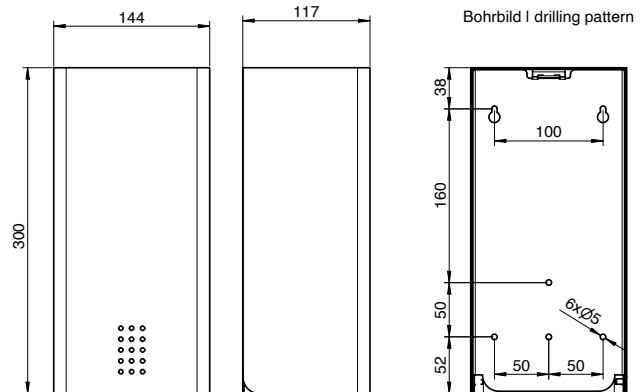

Single toilet paper sheet dispenser PU-310

Single toilet paper sheet dispenser, stainless steel, approx. 550 sheets, 300mm height

Single toilet paper sheet dispenser for wall mounting. Stainless steel. Surface with fine brushed structure. Cover 1.5mm thickness. Perforated fill level indicator with 4mm drillings. Lock not visible. Capacity approx. 550 single sheets. Maximum size of paper sheets: 105x120mm. Including key, stainless steel screws and plugs.