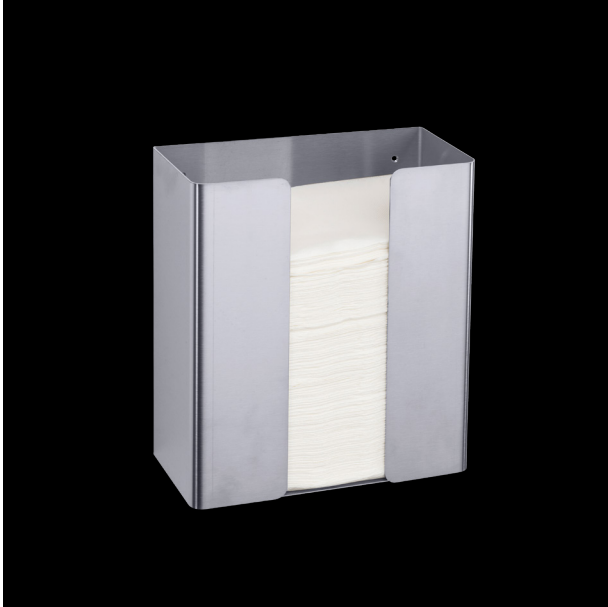

Paper towel dispenser PU-105

Bohrbild | drilling pattern

Paper towel dispenser open on top, stainless steel, approx. 550 sheets

Paper towel dispenser open on top for wall mounting. Stainless steel. Surface with fine brushed structure. Cover 1.5mm thickness. Capacity approx. 550 zig-zag-folded paper towels. Suitable for paper towels with a length of approx. 220-250mm and a folded width of approx. 95-120mm. Including stainless steel screws and plugs.