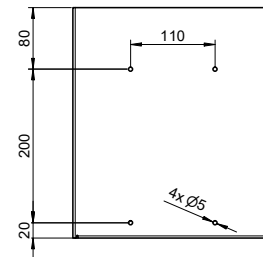

Paper towel dispenser PU-105

Bohrbild | drilling pattern

Paper towel dispenser open on top, stainless steel, approx. 550 sheets

Paper towel dispenser open on top for wall mounting. Stainless steel. Surface with fine brushed structure. Cover 1.5mm thickness. Capacity approx. 550 zig-zag-folded paper towels. Suitable for paper towels with a length of approx. 220-250mm and a folded width of approx. 95-120mm. Including stainless steel screws and plugs.