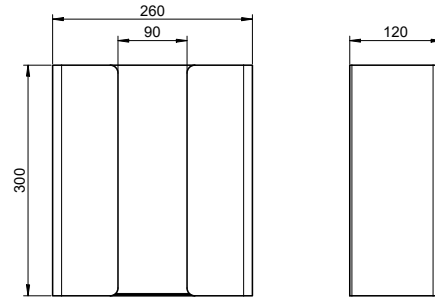

Paper towel dispenser PU-105

Bohrbild | drilling pattern

Paper towel dispenser open on top, stainless steel, approx. 550 sheets

Paper towel dispenser open on top for wall mounting. Stainless steel. Surface with fine brushed structure. Cover 1.5mm thickness. Capacity approx. 550 zig-zag-folded paper towels. Suitable for paper towels with a length of approx. 220-250mm and a folded width of approx. 95-120mm. Including stainless steel screws and plugs.