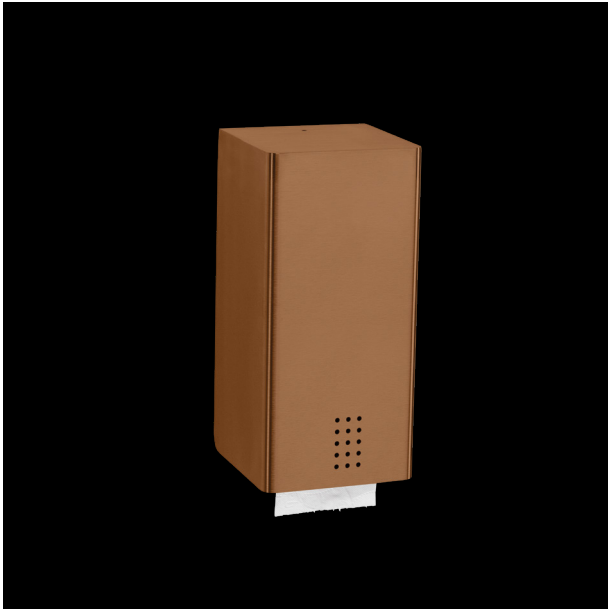

## Single toilet paper sheet dispenser KU-310

### Single toilet paper sheet dispenser, copper, approx. 550 sheets, 300mm height

Single toilet paper sheet dispenser for wall mounting. Stainless steel with PVD coating in copper. Cover 1.5mm thickness. Perforated fill level indicator with 4mm drillings. Lock not visible. Capacity approx. 550 single sheets. Maximum size of paper sheets: 105x120mm. Including key, stainless steel screws and plugs.