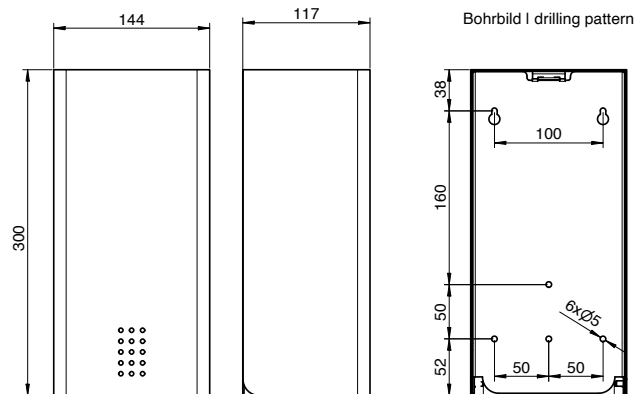

## Single toilet paper sheet dispenser KU-310

### Single toilet paper sheet dispenser, copper, approx. 550 sheets, 300mm height

Single toilet paper sheet dispenser for wall mounting. Stainless steel with PVD coating in copper. Cover 1.5mm thickness. Perforated fill level indicator with 4mm drillings. Lock not visible. Capacity approx. 550 single sheets. Maximum size of paper sheets: 105x120mm. Including key, stainless steel screws and plugs.