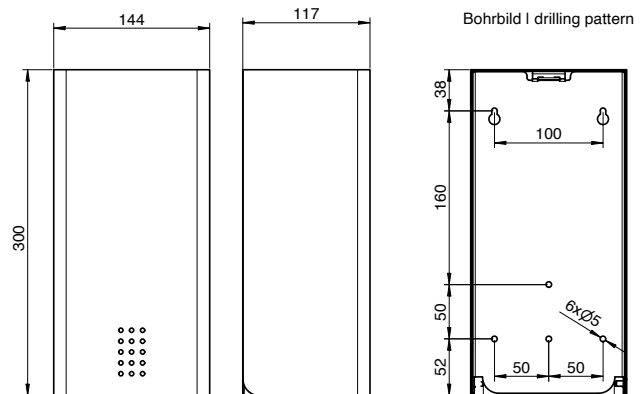

Single toilet paper sheet dispenser DP-310

Single toilet paper sheet dispenser, black, approx. 550 sheets, 300mm height

Single toilet paper sheet dispenser for wall mounting. Stainless steel, black powder coated in RAL 9005 jet black with fine structure. Cover 1.5mm thickness. Perforated fill level indicator with 4mm drillings. Lock not visible. Capacity approx. 550 single sheets. Maximum size of paper sheets: 105x120mm. Including key, stainless steel screws and plugs.