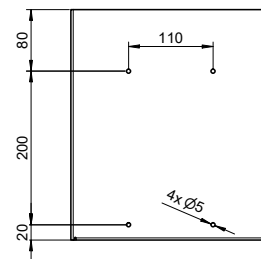

## Paper towel dispenser DP-105

Bohrbild | drilling pattern

### Paper towel dispenser open on top, black, approx. 550 sheets

Paper towel dispenser open on top for wall mounting. Stainless steel, black powder coated in RAL 9005 jet black with fine structure. Cover 1.5mm thickness. Capacity approx. 550 zig-zag-folded paper towels. Suitable for paper towels with a length of approx. 220-250mm and a folded width of approx. 95-120mm. Including stainless steel screws and plugs.