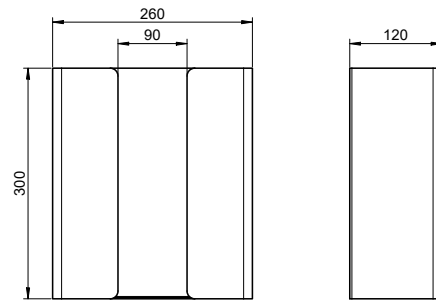

## Paper towel dispenser DP-105

Bohrbild | drilling pattern

### Paper towel dispenser open on top, black, approx. 550 sheets

Paper towel dispenser open on top for wall mounting. Stainless steel, black powder coated in RAL 9005 jet black with fine structure. Cover 1.5mm thickness. Capacity approx. 550 zig-zag-folded paper towels. Suitable for paper towels with a length of approx. 220-250mm and a folded width of approx. 95-120mm. Including stainless steel screws and plugs.