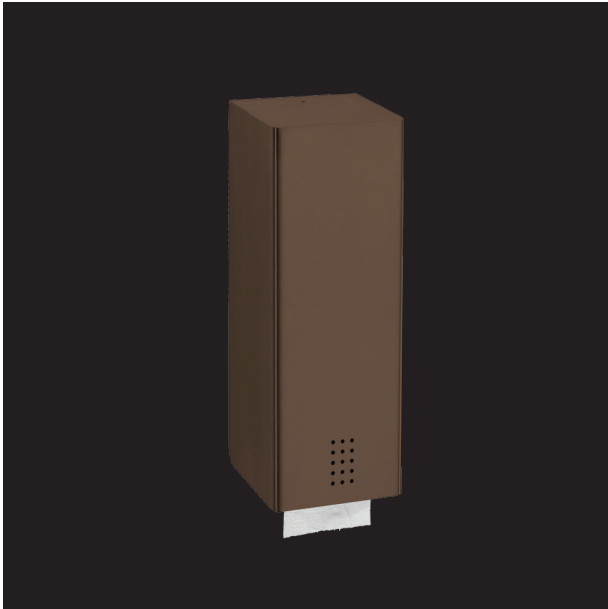

## Single toilet paper sheet dispenser BR-313

### Single toilet paper sheet dispenser, bronze, approx. 700 sheets, 400mm height

Single toilet paper sheet dispenser for wall mounting. Stainless steel with PVD coating in bronze. Cover 1.5mm thickness. Perforated fill level indicator with 4mm drillings. Lock not visible. Capacity approx. 700 single sheets. Maximum size of paper sheets: 105x120mm. Including key, stainless steel screws and plugs.