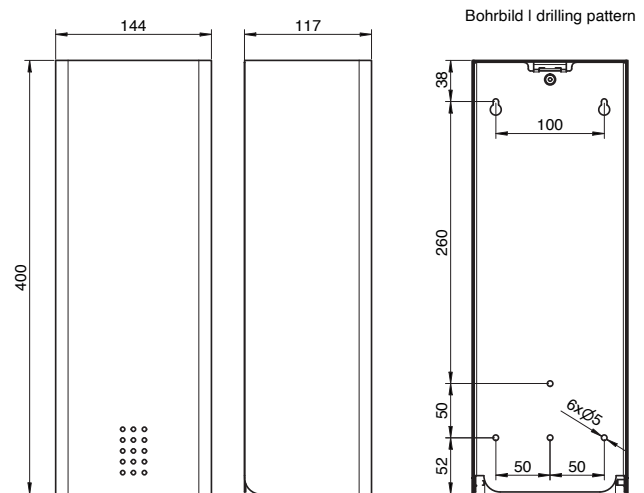

## Single toilet paper sheet dispenser BR-313

### Single toilet paper sheet dispenser, bronze, approx. 700 sheets, 400mm height

Single toilet paper sheet dispenser for wall mounting. Stainless steel with PVD coating in bronze. Cover 1.5mm thickness. Perforated fill level indicator with 4mm drillings. Lock not visible. Capacity approx. 700 single sheets. Maximum size of paper sheets: 105x120mm. Including key, stainless steel screws and plugs.