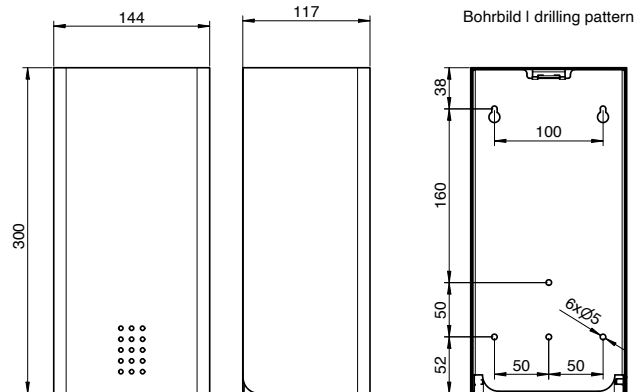

Single toilet paper sheet dispenser BR-310

Single toilet paper sheet dispenser, bronze, approx. 550 sheets, 300mm height

Single toilet paper sheet dispenser for wall mounting. Stainless steel with PVD coating in bronze. Cover 1.5mm thickness. Perforated fill level indicator with 4mm drillings. Lock not visible. Capacity approx. 550 single sheets. Maximum size of paper sheets: 105x120mm. Including key, stainless steel screws and plugs.